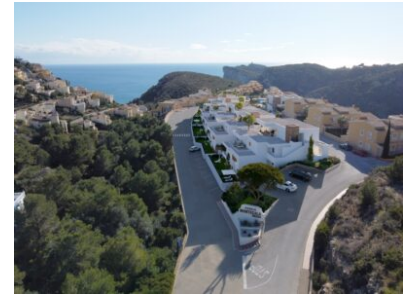

CASITAS IBERICA
Your Estate Agent on the Montgó
Established 1997

REF: 17977_PG044V

Cumbre del Sol

APARTAMENTO

► **2 Bedrooms**

► **2 Bathrooms**

► **Build: 198m²**

454,000 EUR

DESCRIPTION

Montecala Gardens Cumbre del Sol. New built modern apartments for sale in Benitachell (between Javea and Moraira) ref: PG044 with 2 bedrooms, 2 bathrooms, several models with terrace, garden, solarium.